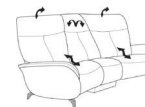

### 3 seater sofa with Cumuly function

(2 seater optic)

also available with electric motor  
W: 197 x D: 90 x H: 109 cm

### 2.5 seater sofa with Cumuly function

also available with electric motor  
W: 160 x D: 90 x H: 109 cm

### 2 seater sofa with Cumuly function

also available with electric motor  
W: 140 x D: 90 x H: 109 cm

### Curved sofa with Cumuly function

also available with electric motor  
W: 202 x D: 102 x H: 109 cm