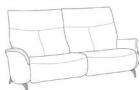

### 2.5 seater sofa with Cumuly function

also available with electric motor  
W: 160 x D: 90 x H: 109 cm

### 2 seater sofa with Cumuly function

also available with electric motor  
W: 140 x D: 90 x H: 109 cm

### Curved sofa with Cumuly function

also available with electric motor  
W: 202 x D: 102 x H: 109 cm

### 3 seater sofa with high fixed back

(2 seater optic)

W: 197 x D: 90 x H: 109 cm