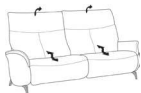

Stratus sofas - 4090 / 4091

himolla

Leather shown: 24 Longru Titan

- Cumuly function sofas available with 2 recliner options:  
*Manual seat / gas sprung back or 3 x electric motor*
- Two seat option - soft or medium
- Wide choice of leather colours / quality and fabric  
*Contrast stitching available*
- Feet: metal foot in stainless steel look or powder coated anthracite
- Zero Gravity available - *on range 4090*
- Wall-Free function with seat inclination available - *on range 4091*
- Individually adjustable headrests on recliner sofas
- Curved sofa wooden table - *in beech 43*
- Matching recliner chair available - *Stratus recliner 8970*
- Upgrade your sofas from manual to power - *optional extra.*  
*3 separate motors for foot, head and backrest. Battery power pack option also available*

### 3 seater sofa with Cumuly function

(2 seater optic)

also available with electric motor  
W: 197 x D: 90 x H: 109 cm

### 2.5 seater sofa with Cumuly function

also available with electric motor  
W: 160 x D: 90 x H: 109 cm

### 2 seater sofa with Cumuly function

also available with electric motor  
W: 140 x D: 90 x H: 109 cm