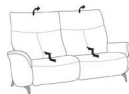

Stratus sofas - 4090 / 4091

himolla

Leather shown: 24 Longru Titan

- Cumuly function sofas available with 2 recliner options:  
*Manual seat / gas sprung back or 3 x electric motor*
- Two seat option - soft or medium
- Wide choice of leather colours / quality and fabric  
*Contrast stitching available*
- Feet: metal foot in stainless steel look or powder coated anthracite
- Zero Gravity available - *on range 4090*
- Wall-Free function with seat inclination available - *on range 4091*
- Individually adjustable headrests on recliner sofas
- Curved sofa wooden table - *in beech 43*
- Matching recliner chair available - *Stratus recliner 8970*
- Upgrade your sofas from manual to power - *optional extra.*  
*3 separate motors for foot, head and backrest. Battery power pack option also available*

### 3 seater sofa with Cumuly function

(2 seater optic)

also available with electric motor  
W: 197 x D: 90 x H: 109 cm

### 2.5 seater sofa with Cumuly function

also available with electric motor  
W: 160 x D: 90 x H: 109 cm

### 2 seater sofa with Cumuly function

also available with electric motor  
W: 140 x D: 90 x H: 109 cm