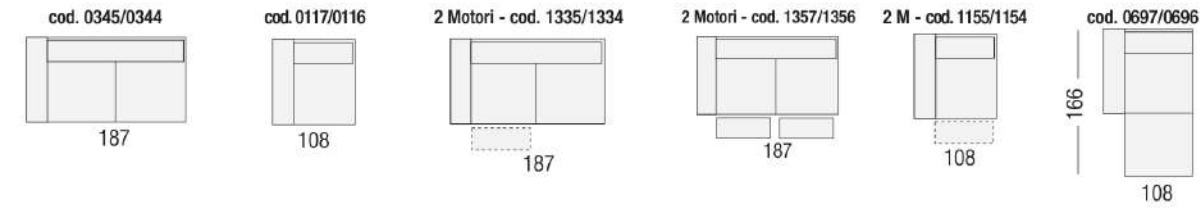

1 ARM UNITS (AVAILABLE LHF/RHF)

ARMLESS UNIT