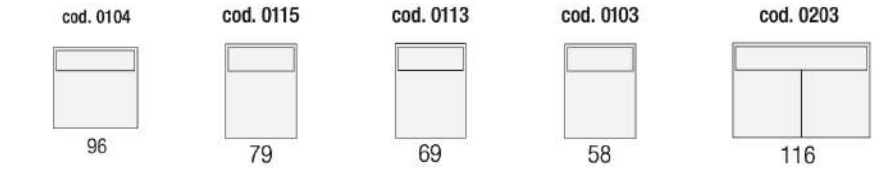

1 ARM UNITS (AVAILABLE LHF/RHF)

ARMLESS UNIT