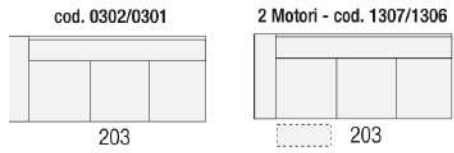

1 ARM UNITS (AVAILABLE LHF/RHF)

ARMLESS UNIT