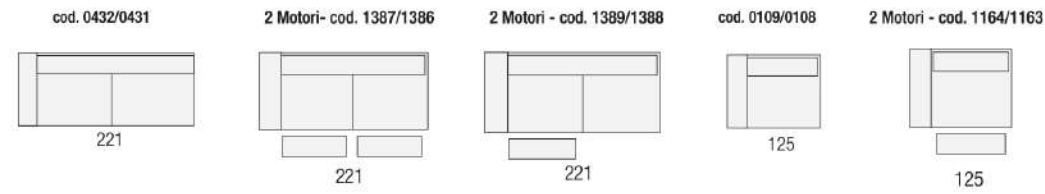

1 ARM UNITS (AVAILABLE LHF/RHF)

ARMLESS UNIT