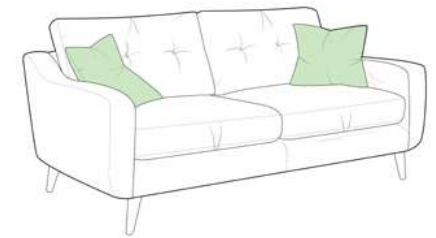

RHF Corner Group
LHF Available
242W X 86H X 183D

RHF Large Chaise Sofa
LHF Available
247W X 86H X 153D

Lounger Sofa
Reversible
224W X 86H X 153D

Designer Stool
Large 150W X 40H X 45D
Medium 96W X 40H X 45D
Small 70W X 40H X 45D

Bench Stool
Large 150W X 40H X 45D
Medium 96W X 40H X 45D
Small 70W X 40H X 45D

Oval Cuddler Stool
115W X 42H X 65D

Extra Large Sofa 224W X 86H X 92D

Large Sofa 189W X 86H X 92D

Small Sofa 154W X 86H X 92D