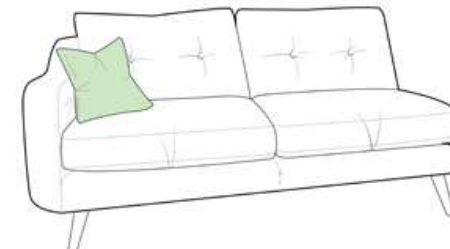

RHF Corner Group
LHF Available
242W X 86H X 183D

RHF Large Chaise Sofa
LHF Available
247W X 86H X 153D

Lounger Sofa
Reversible
224W X 86H X 153D

Designer Stool
Large 150W X 40H X 45D
Medium 96W X 40H X 45D
Small 70W X 40H X 45D

Bench Stool
Large 150W X 40H X 45D
Medium 96W X 40H X 45D
Small 70W X 40H X 45D

Oval Cuddler Stool
115W X 42H X 65D

Extra Large Sofa 224W X 86H X 92D

Large Sofa 189W X 86H X 92D

Small Sofa 154W X 86H X 92D

Oval Cuddler 135W X 86H X 94D

Snuggler Chair
124W X 86H X 92D

Standard Chair
89W X 86H X 92D

Designer Chair
71W X 82H X 84D

Corner Unit
92W X 86H X 92D

LHF 1 Arm 1 Seat
84W X 86H X 92D

LHF 1 Arm 2 Seat
152W X 86H X 92D