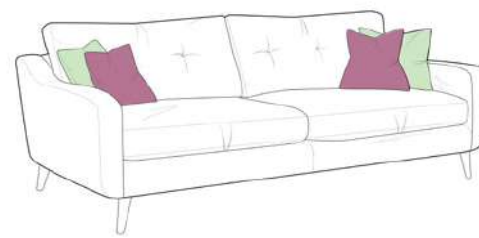

RHF Corner Group
LHF Available
242W X 86H X 183D

RHF Large Chaise Sofa
LHF Available
247W X 86H X 153D

Lounger Sofa
Reversible
224W X 86H X 153D

Designer Stool
Large 150W X 40H X 45D
Medium 96W X 40H X 45D
Small 70W X 40H X 45D

Bench Stool
Large 150W X 40H X 45D
Medium 96W X 40H X 45D
Small 70W X 40H X 45D

Oval Cuddler Stool
115W X 42H X 65D

Extra Large Sofa 224W X 86H X 92D

Large Sofa 189W X 86H X 92D

Small Sofa 154W X 86H X 92D