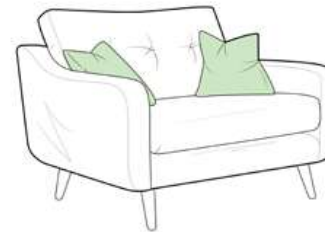

Snuggler Chair
124W X 86H X 92D