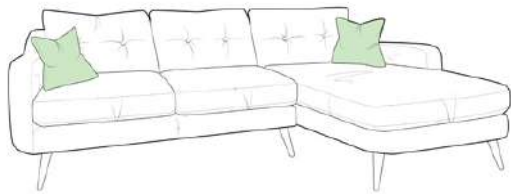

Azure

Sofa Range

The Azure Sofa range is a well-balanced mix of modern design with a retro twist. Featuring stunning curves and turned legs the range has an unrivalled style. Available in a range of sizes and colours, you can mix and match to suit your needs.

RHF Corner Group
LHF Available
242W X 86H X 183D

RHF Large Chaise Sofa
LHF Available
247W X 86H X 153D

Lounger Sofa
Reversible
224W X 86H X 153D

Designer Stool
Large 150W X 40H X 45D
Medium 96W X 40H X 45D
Small 70W X 40H X 45D