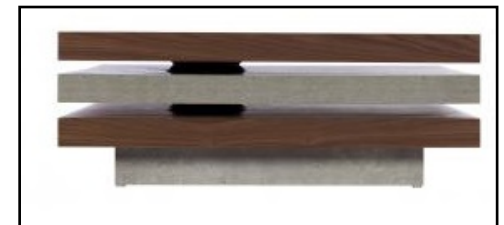

Revolving Coffee Table

80W X 30H X 80D