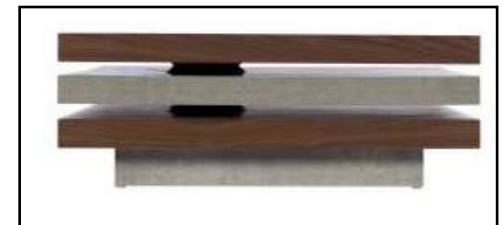

Revolving Coffee Table
80W X 30H X 80D