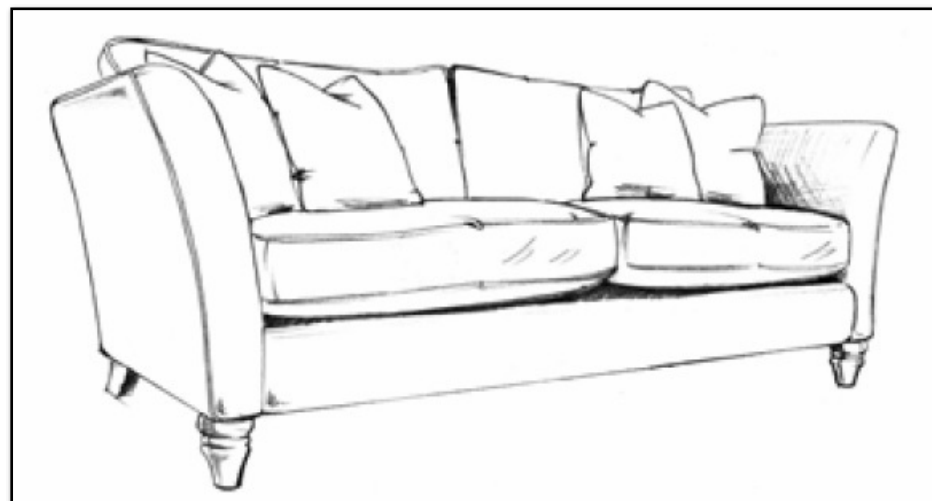

Hornbeam

Sofa Range

The Hornbeam sofa range is an extremely comfortable range and has a British Design with a modern twist, a choice of 16 Fabrics for you to choose from to add your own design to the sofa. This sofa collection would look perfect in any home and is ideal for relaxation.

Snuggler Chair 135W X 94H X 99D

Standard Armchair 109W X 94H X 99D

Fender Storage Stool

132W X 48H X 71D

Storage Stool

81W X 48H X 51D

Grand Split Sofa 259W X 94H X 99D (Also available as a Fixed Sofa)

Large Sofa 221W X 94H X 99D (Also available as a Split Sofa)

Small Fixed Sofa 183W X 94H X 99D

Fixed Top Stool

125W X 46H X 64D