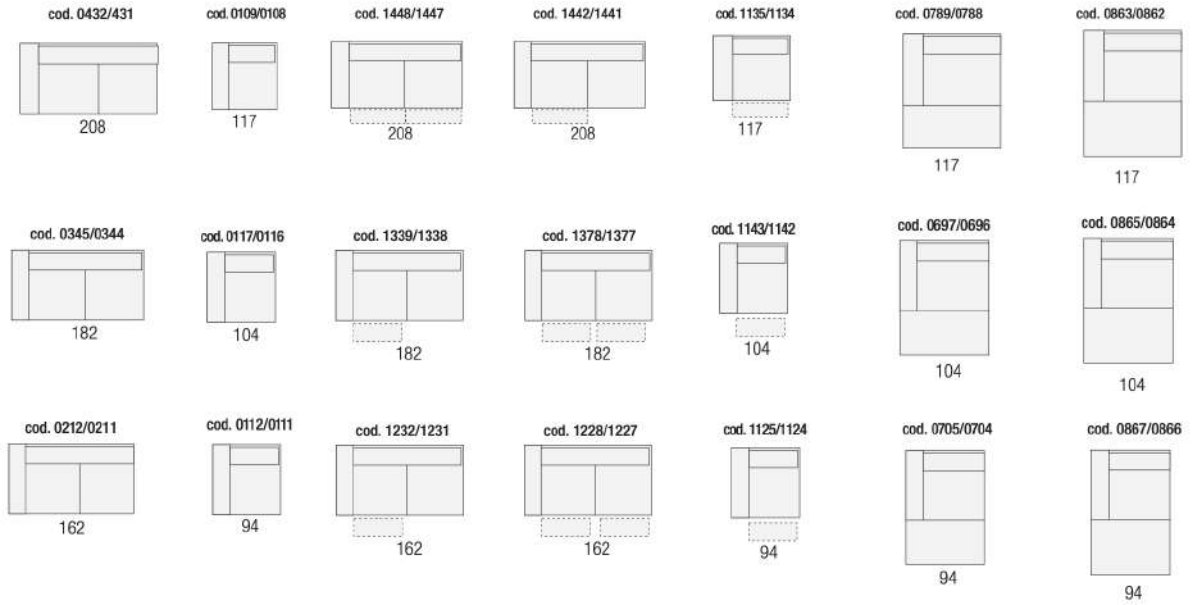

1 ARM UNITS (AVAILABLE LHF/RHF)

ARMLESS UNIT