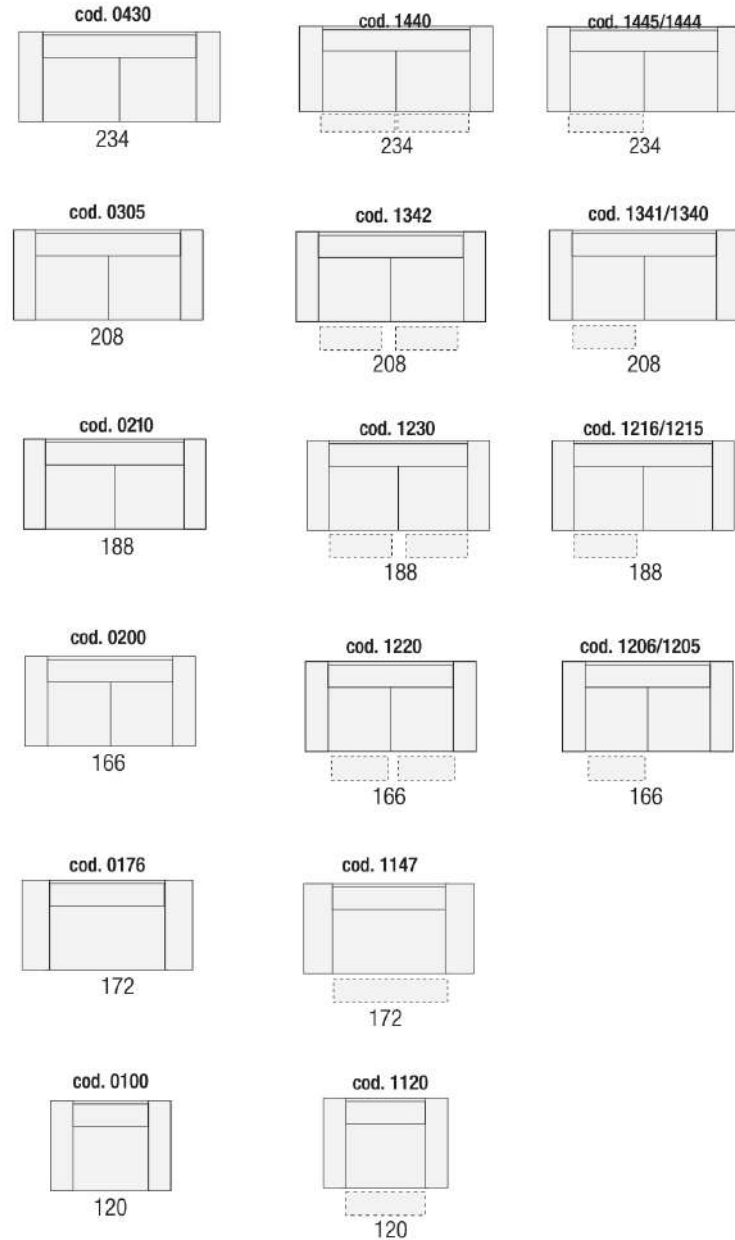

SOFAS AND ARMCHAIRS

Martine

Sofa Range

The Martine will create a sophisticated look in your home. An extensive range of static and modular unit sizes are available, giving you the ability to design a sofa that suits your needs and your home decor.