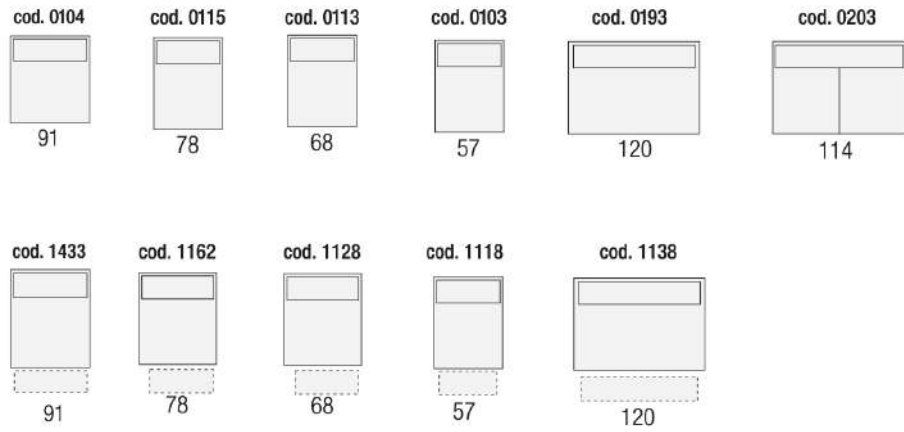

1 ARM UNITS (AVAILABLE LHF/RHF)

ARMLESS UNIT