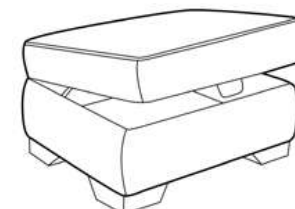

**Corner Unit**  
111W X 88H X 111D

**LHF Large Chaise Sofa** 309W X 88H X 172D  
(RHF Available)

**Armless Unit**  
89W X 88H X 111D

**LHF Small Chaise Sofa** 279W X 88H X 172D  
(RHF Available)

**Snuggler Chair**  
111W X 88H X 111D

**Standard Chair**  
98W X 83H X 98D

**Swivel Cuddler Chair**  
131W X 83H X 126D

**Combi Stool**  
88W X 46H X 88D

**Large Storage Stool**  
87W X 39H X 66D

**Small Storage Stool**  
65W X 42H X 51D

**Large Round Stool**  
75W X 42H X 75D