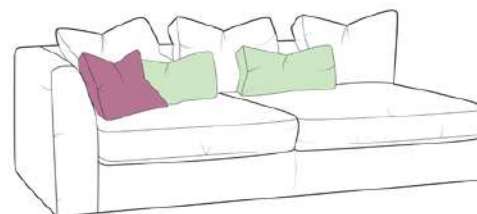

LHF 1 Arm Large Sofa (RHF Available)
198W X 88H X 111D