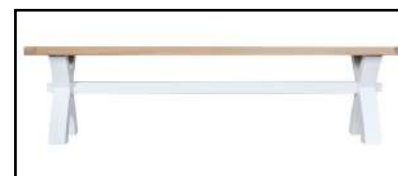

Large Sideboard
140W X 85H X 40D

Lamp Table
50W X 55H X 50D

Large Console Table
120W X 85H X 35D

Small Cupboard
50W X 80H X 35D

Wine Cabinet
60W X 96H X 30D

Small Dresser Top
85W X 100H X 30D

Small Console Table
65W X 80H X 35D

Small Sideboard
86W X 80H X 35D

Large Hall Bench
100W X 50H X 35D

Hall Bench Top
100W X 50H X 35D

Large Dining Bench
250W X 46H X 38D
Small Dining Bench
180W X 46H X 38D

Wall Mirror
120W X 90H X 30D