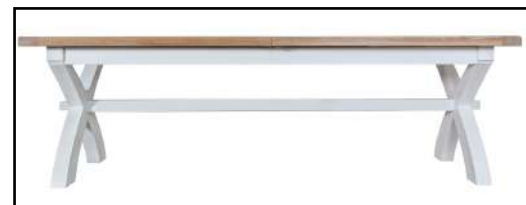

New Hampton Grey

Specification

- Painted White
- Chrome Handles
- Wide Range of Items Available

1.2m Extending Dining Table
120/165W X 78H X 85D

1.8m Extending Dining Table
180/230W X 78H X 100D

1.6m Extending Dining Table
160/210W X 78H X 90D

2.5m Extending Dining Table
250/300W X 78H X 100D

Cross Dining Chair
43W X 97H X 50D

*Available with
Wooden or Fabric*

Ladder Dining Chair
41W X 100H X 47D

*Available with Wooden
or Fabric Seat*

4 Door Sideboard
165W X 90H X 45D