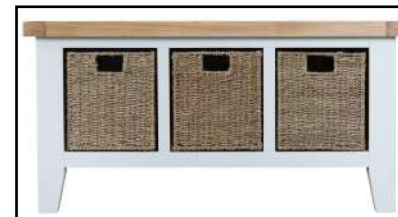

Large Sideboard
140W X 85H X 40D

Lamp Table
50W X 55H X 50D

Large Console Table
120W X 85H X 35D

Small Cupboard
50W X 80H X 35D

Wine Cabinet
60W X 96H X 30D

Small Dresser Top
85W X 100H X 30D

Small Console Table
65W X 80H X 35D

Small Sideboard
86W X 80H X 35D

Large Hall Bench
100W X 50H X 35D

Hall Bench Top
100W X 50H X 35D

Large Dining Bench
250W X 46H X 38D
Small Dining Bench
180W X 46H X 38D

Wall Mirror
120W X 90H X 30D