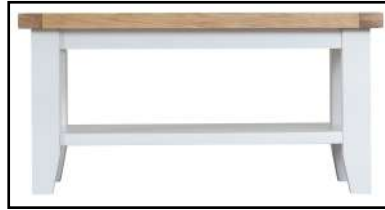

Corner TV Unit

100W X 65H X 50D

Large TV Unit

150W X 55H X 40D

Side Table

40W X 55H X 32D

Standard TV Unit

100W X 55H X 40D

Small Coffee Table

90W X 45H X 50D

Telephone Table

55W X 75H X 30D

Large Coffee Table

120W X 45H X 60D

Nest of 2 Tables

50W X 50H X 35D

Nest of 3 Tables

65W X 50H X 38D

Large Bookcase

90W X 180H X 30D

Small Narrow Bookcase

50W X 90H X 30D

Small Wide Bookcase

90W X 90H X 30D

New Hampton Grey

Specification

- Painted White
- Chrome Handles
- Wide Range of Items Available

1.2m Extending Dining Table
120/165W X 78H X 85D

1.8m Extending Dining Table
180/230W X 78H X 100D

1.6m Extending Dining Table
160/210W X 78H X 90D