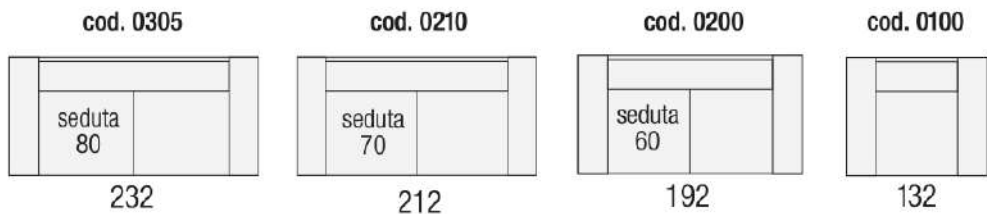

01674 660806

Perth

01738 622261

www.gillies.co.uk

Living in style

SOFAS AND ARMCHAIRS

ARMLESS UNIT

1 ARM UNITS (AVAILABLE LHF/RHF)