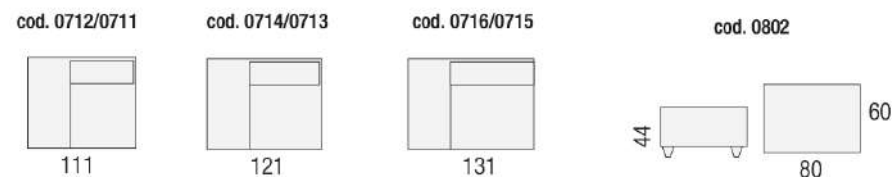

1 ARM UNITS (AVAILABLE LHF/RHF)

OPEN END CHAISES & STOOLS