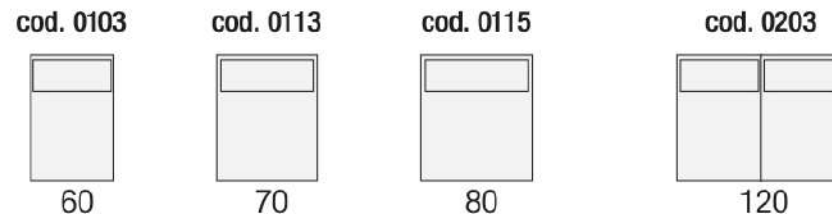

01674 660806

Perth

01738 622261

www.gillies.co.uk

Living in style

SOFAS AND ARMCHAIRS

ARMLESS UNIT

1 ARM UNITS (AVAILABLE LHF/RHF)