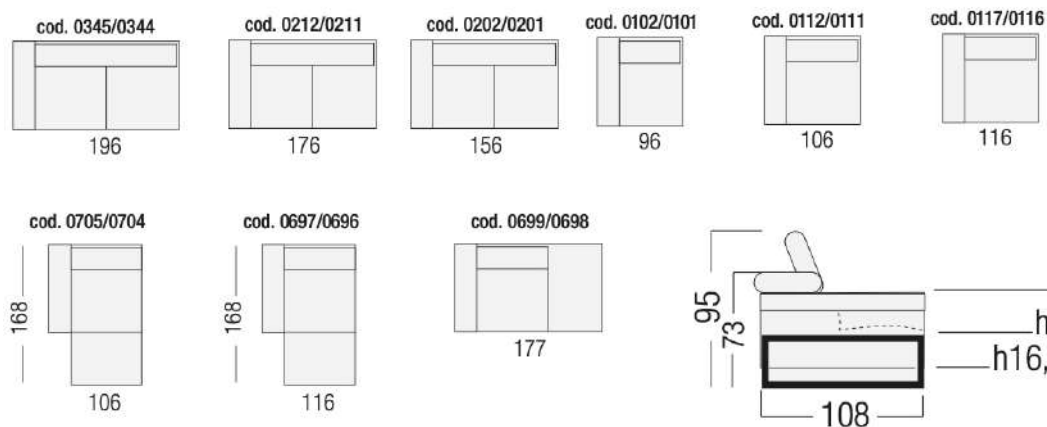

1 ARM UNITS (AVAILABLE LHF/RHF)

OPEN END CHAISES & STOOLS