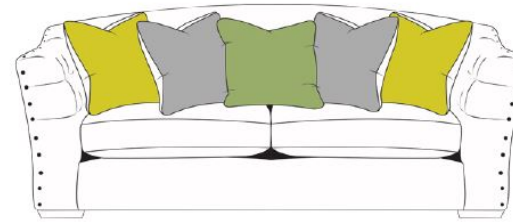

## Specification

- Solid Hardwood Frame
- Zig-Zag Springs to Seat
- Feather Filled Pillows
- Finished with Lime Oak Feet
- Pewter Studs

**3 Seater Sofa**

214W X 91H X 99D

**2 Seater Sofa**

177W X 91H X 99D