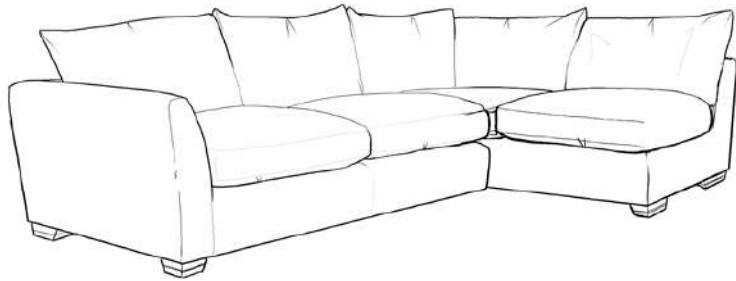

Strand

Sofa Range

A simple modular sofa range with flexibility in its style and range. The Strand is exceptionally comfortable with its deep seated comfort perfect for slouching around on over and over again. Versatile and brilliant a true centre piece of the living room.

01674 660806

Perth

01738 622261

www.gillies.co.uk

Living in style

Strand

Specification

- Frame: Hardwood Frame - Pinned & Glued boarded sides
- Seats: Sprung Seats - Covered in Foam
- Feet: Solid Wooden Feet - 5 Options
- Seat Cushions: Feather/Fibre inside zipped covers
- Back Cushions: Fibre Filled
- Scatters: Available at additional cost
- Made in the UK

3 Seater Sofa 223W X 89H X 104D

2 Seater Sofa 186W X 89H X 104D

Snuggler Chair 134W X 89H X 104D

Swivel Cuddler 131W X 83H X 126D

LHF Combi Group 305W X 89H X 197D

RHF Available

Midi Swivel

110W X 83H X 113D

LHF 1 Arm Chaise Unit

108W X 89H X 164D

RHF Available

Armless Unit

88W X 89H X 108D

LHF 1-Arm Sofa Unit

197W X 89H X 108D

RHF Available