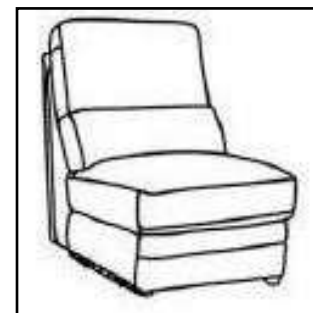

3 Seater Sofa 229W X 97H X 102D

3 Seater Power Sofa 236W X 104H X 97D

3 Seater Manual Sofa 236W X 104H X 97D

2 Seater Sofa 173W X 97H X 102D

2 Seater Power Sofa 179W X 104H X 97D

2 Seater Manual Sofa 179W X 104H X 97D

- Seat Height 48cm

Armchair 117W X 102H X 97D

Power Armchair 121W X 104H X 97D

Manual Armchair 121W X 104H X 97D

- Seat Height 48 cm

2MC 117W X 102H X 117D

1MS 57W X 102H X 94D

2ETLRM 145W X 102H X 94D