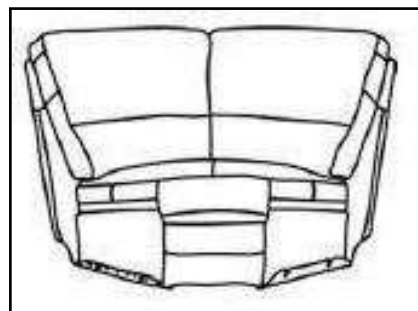

3 Seater Sofa 229W X 97H X 102D

3 Seater Power Sofa 236W X 104H X 97D

3 Seater Manual Sofa 236W X 104H X 97D

2 Seater Sofa 173W X 97H X 102D

2 Seater Power Sofa 179W X 104H X 97D

2 Seater Manual Sofa 179W X 104H X 97D

- Seat Height 48cm

Armchair 117W X 102H X 97D

Power Armchair 121W X 104H X 97D

Manual Armchair 121W X 104H X 97D

- Seat Height 48 cm

2MC 117W X 102H X 117D

1MS 57W X 102H X 94D

2ETLRM 145W X 102H X 94D

Also Available 2ETRRM

1ETLRM 89W X 102H X 94D

Also Available 1ETRRM

Corner Unit 262W X 102H X 262D

Built Using - 2ETLRM, 2MC, 2ETRRM