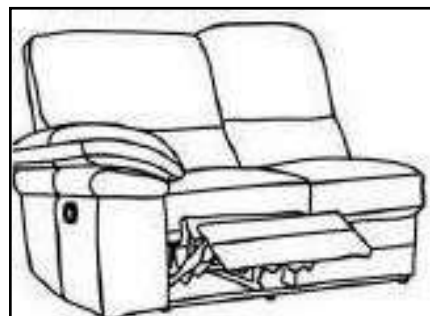

3 Seater Sofa 229W X 97H X 102D

3 Seater Power Sofa 236W X 104H X 97D

3 Seater Manual Sofa 236W X 104H X 97D

2 Seater Sofa 173W X 97H X 102D

2 Seater Power Sofa 179W X 104H X 97D

2 Seater Manual Sofa 179W X 104H X 97D

- Seat Height 48cm

Armchair 117W X 102H X 97D

Power Armchair 121W X 104H X 97D

Manual Armchair 121W X 104H X 97D

- Seat Height 48 cm

2MC 117W X 102H X 117D

1MS 57W X 102H X 94D

2ETLRM 145W X 102H X 94D