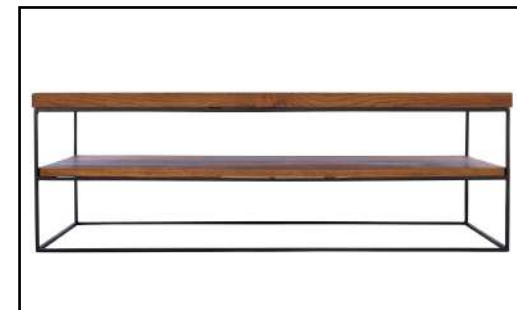

Cooper Dining Chair

49W X 91H X 62.5D

Slab Legged Dining Tables

180cm Table 180W X 77H X 90D

220cm Table 220W X 77 X 90D

TV Unit 150W X 54H X 44D

Medium Wide Sideboard

158W X 86H X 46D

Lamp Table 60W X 50H X 60D

Small Wide Sideboard

150W X 84H X 44D

Coffee Table 120W X 42H X 70D

Large Wide Sideboard

176W X 80H X 46D